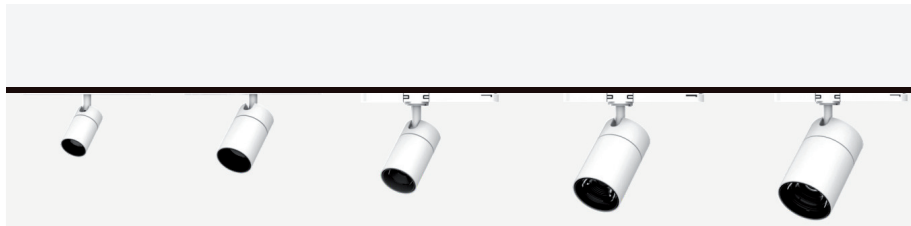

High Density Spot

Wall Washer

Wall Washer Double Asymmetric

UNI 35T UNI 45T UNI 55T UNI 70T UNI 85T

Ø35mm Ø45mm Ø55mm Ø70mm Ø85mm

COB LED

- 6W
- 300lm-500lm
- 2700K
- 3000K
- 4000K
- SDCM<3
- CRI>80
- CRI>90
- Magnetic track48V
- DC48V