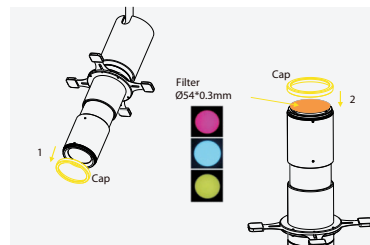

By installing different filters, you can get the same spots as the color of the filter.