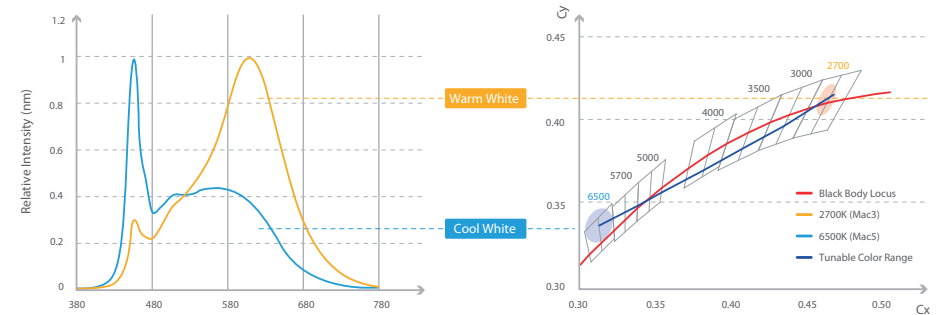

Perfect Ambience Created by Light

Tunable lighting enriches your life more than ever through superb optimizations

Wide Range of Color Temperature
From 2700K through 6500K white color tunable