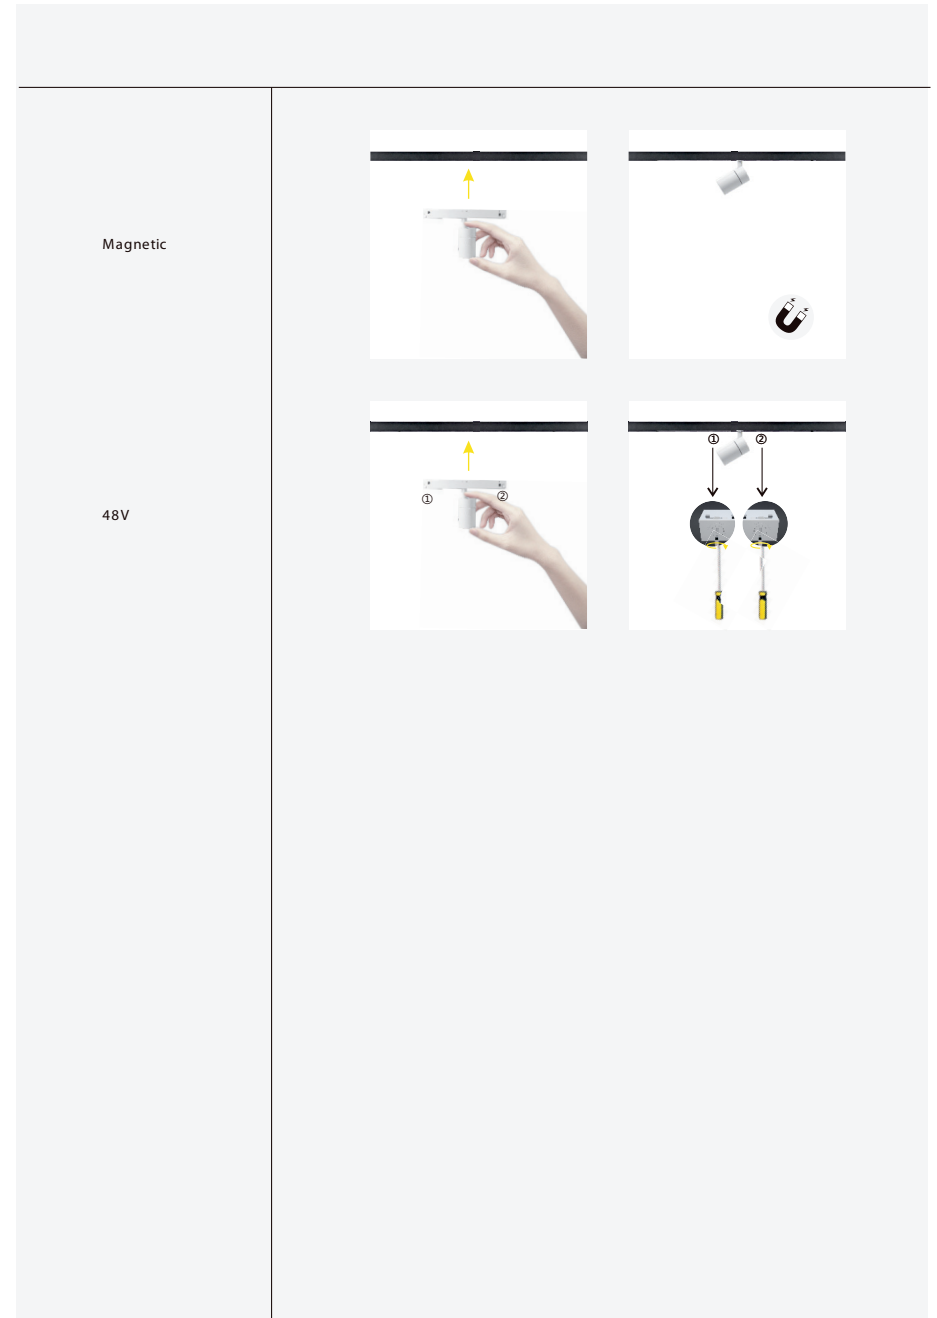

UNI 35T

48V/Magnetic

With its miniaturized design and various glare control accessories, there is a room for UNI35T anywhere where accent and diverse lighting effects are needed. This multi-functional product, combined with a low voltage/magnetic track, makes it a perfect choice for growing lighting tasks in different spaces like shop displays, private homes, restaurants, hotels and art exhibitions. With a few centimetres in size, the flexibility and multi-function makes it truly a versatile lighting tool for architects and designers.