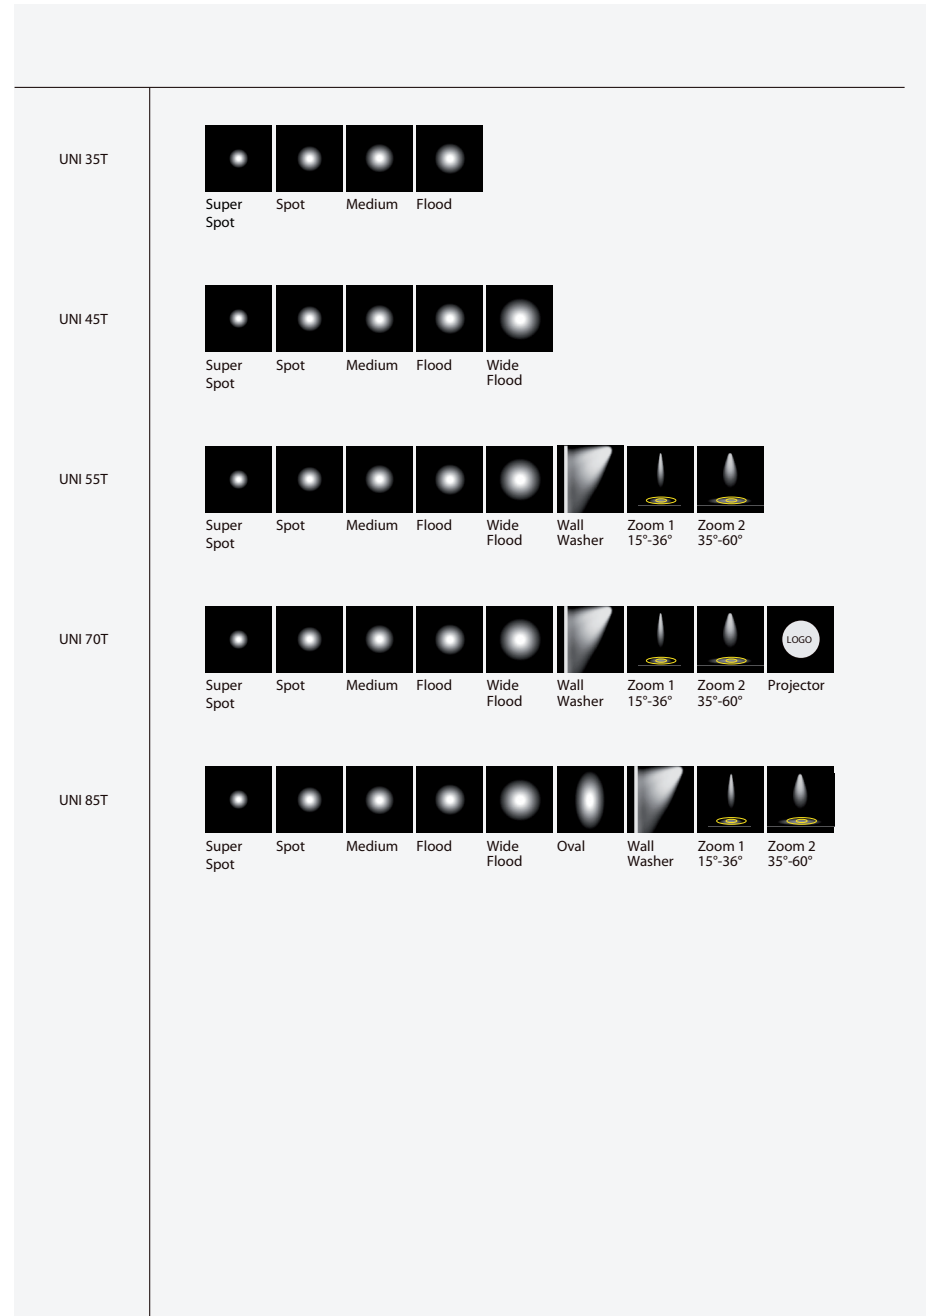

ZOOM

WALL WASHER

COB LED

- 20W
- 23W
- 27W
- 2000lm-3000lm
- 2700K
- 3000K
- 4000K
- SDCM<3
- CRI>80
- CRI>90
- CRI>95
- DC48V
- AC220V

ZOOM

WALL WASHER

PROJECTOR

COB LED

- 27W
- 35W
- 40W
- 2000lm-3600lm
- 2700K
- 3000K
- 4000K
- SDCM<3
- CRI>80
- CRI>90
- CRI>95
- AC220V

ZOOM

WALL WASHER

UNI 35T

Super Spot Spot Medium Flood

UNI 45T

Super Spot Spot Medium Flood Wide Flood

UNI 55T