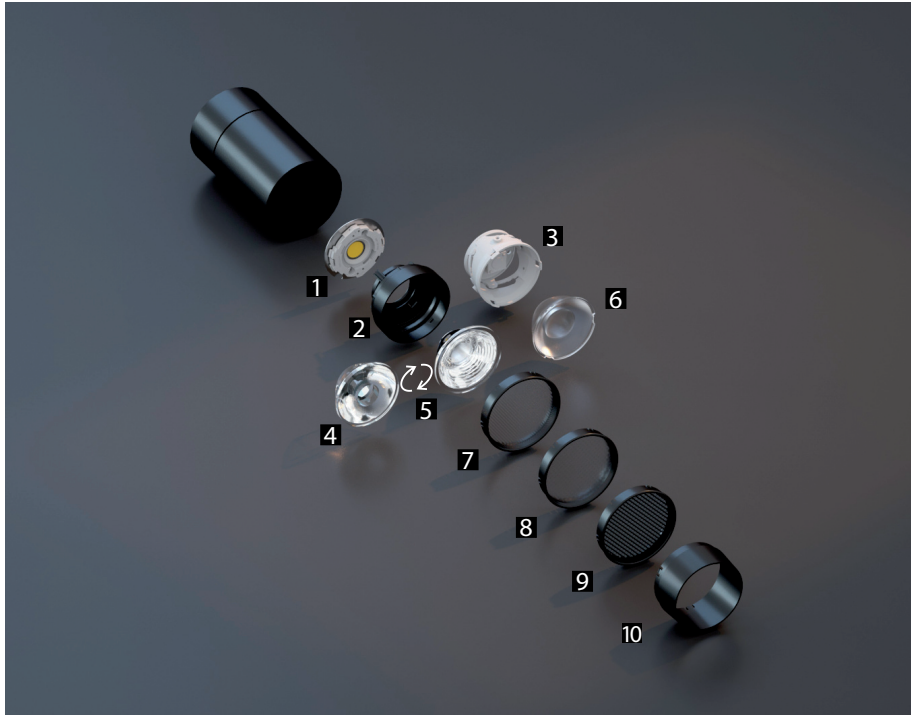

UNITRACK Lighting System Accessories

- **1** COB
- **2** Lens holder
- **3** Zoom holder
- **4** Soft beam lens
- **5** High intensity lens
- **6** Zoomable lens