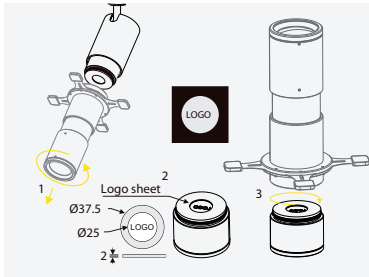

ALT70 PROJECTOR

Achieve clear Logo projection by replacing Logo sheet.

The four insert piece would help to create different shape of light spot as below pictures