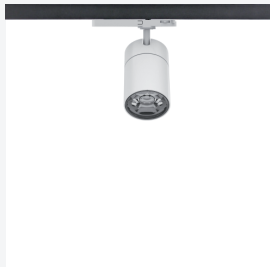

UNI 85T-W35

	(lm)		
35W	2700K	3000K	4000K
W	2719	2923	3099
D	2600	2796	2963