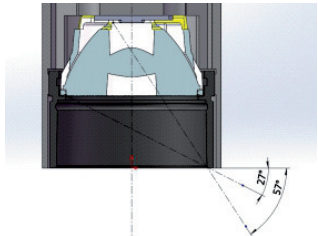

UNITRACK Lighting System Accessories

- **1** COB
- **2** Lens holder
- **3** Zoom holder
- **4** Soft beam lens
- **5** High intensity lens
- **6** Zoomable lens

UGR<19

accessories	UNI 35T	UNI 45T	UNI 55T	UNI 70T	UNI 85T
48V					
220V					
oval dif fuser 7					
soft dif fuser 8					
Honeycomb 9					
Snoot 10