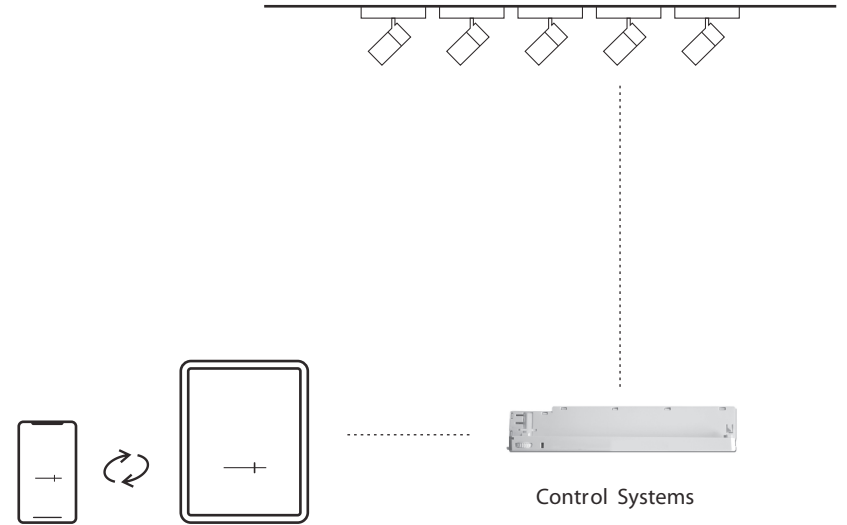

This double asymmetric lens is designed to simplify wall washer lighting design for shop display shelves and passageways. A single lens brings high uniformity of illuminance to the walls or products on display shelves on both sides.

UNI 55T

UNI 70T

UNI 85T

Play with your light

Light sets atmosphere in different life scenarios whenever in shopping, work, listening to music, watching TV, receiving a visitor, with family or even when tasting whiskey, adjust the brightness or tune the color of different lights may bring you different motions and feelings in need. Play with our smart UNITRACK lighting system to achieve whatever atmosphere you desire in daily life. You can easily do this by using either your smart phone or a remote controller by simply pressing the button. CASAMBI, DALI, Phase-cut, Knob Dimming are all included in this smart lighting system.